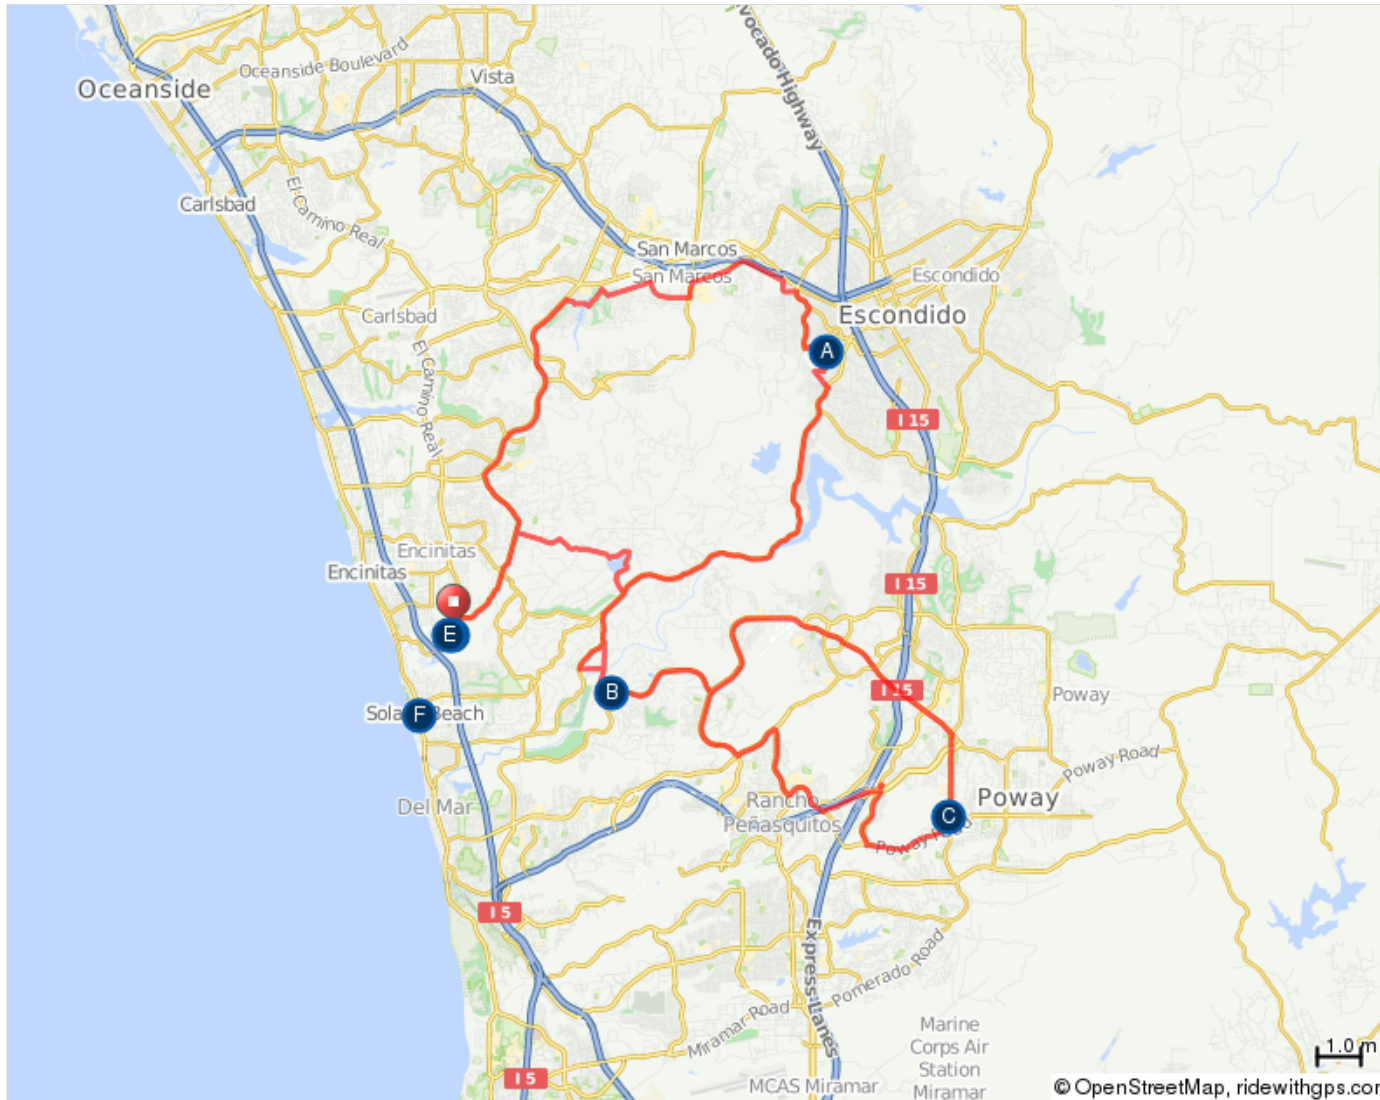

67 Mi: San Diego Century

- A. Church of God, 1863
Harmony Grove Rd
- B. Horizon Christian
Fellowship 6365 El Apajo
- C. Growing Place, 13242
Pomerado Road
- D. Finish Line Aid Station
- E. Food Trucks and Expo
- F. Revolution Bike Shop 235 S
Hwy 101, Solana Beach,
CA, United States